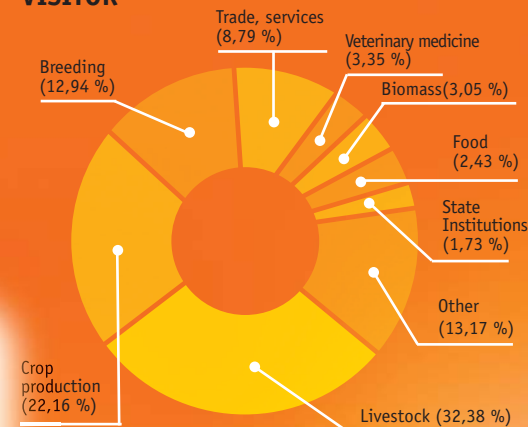

FIELDS OF ACTIVITY OF A PROFESSIONAL VISITOR